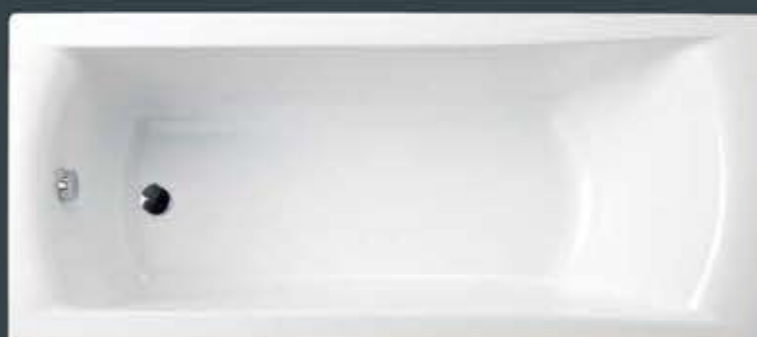

Salamis 170x75 | 180x80
A170 | A171

h:58