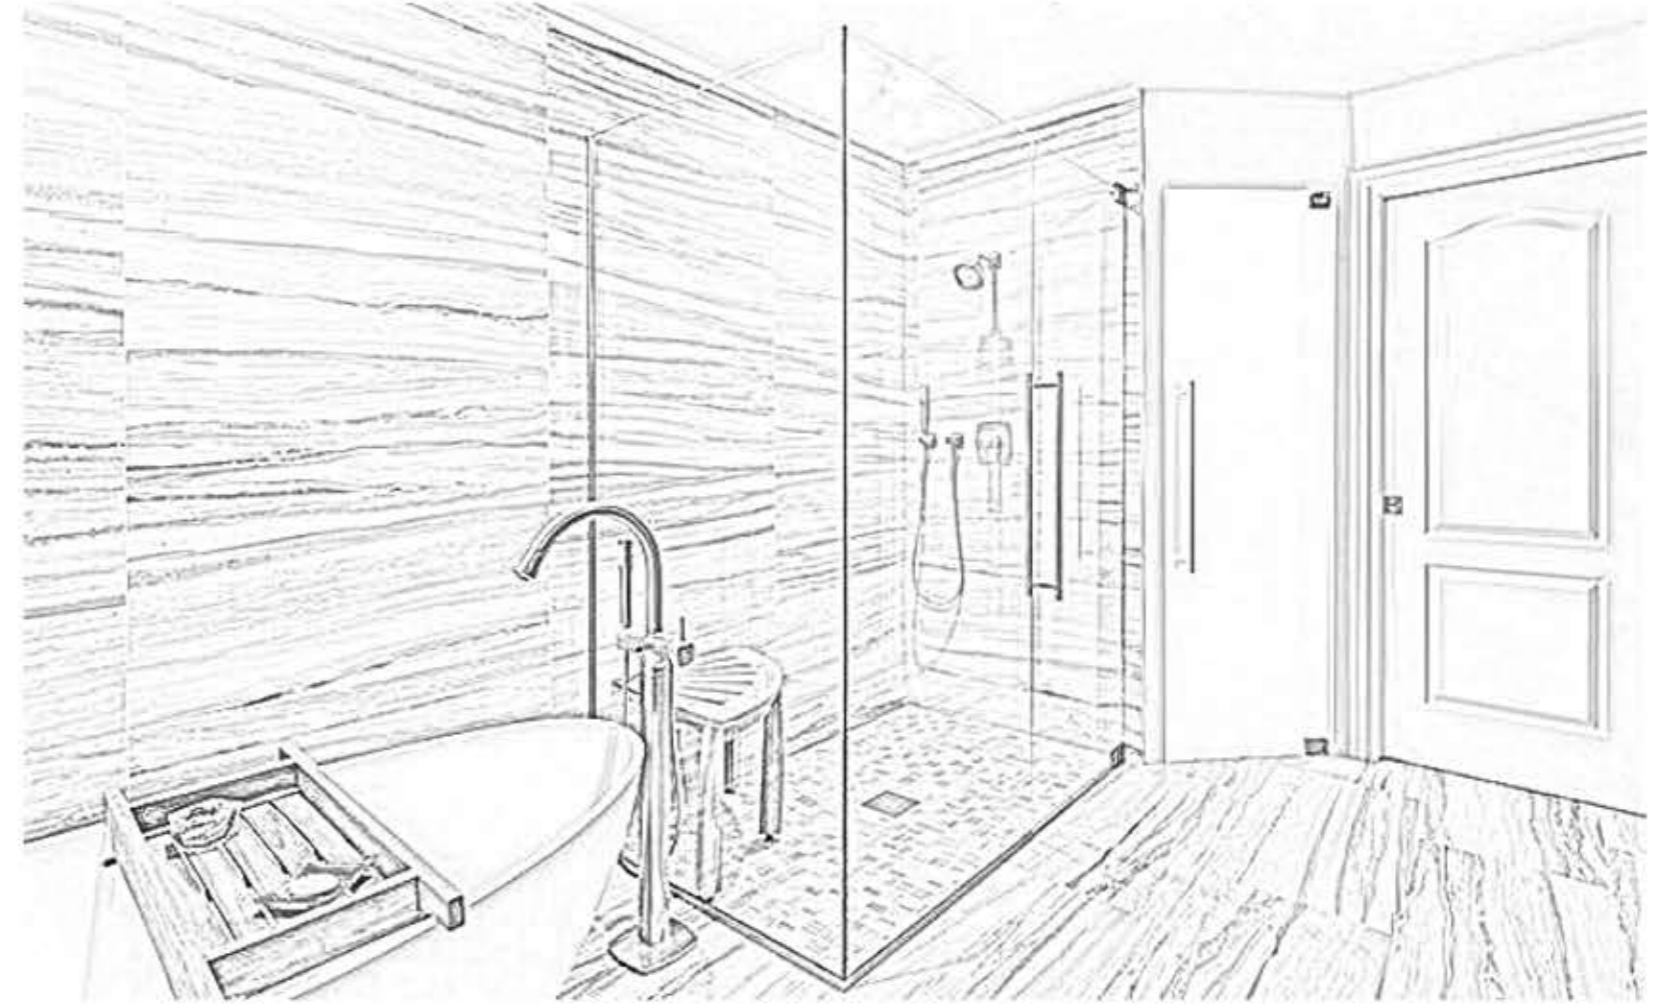

Solid Akrilik

Duř Zeminleri

Solid Show Floors

SaltDuř Solid Duř Zemini, ipeksi yumuřaklık hissi veren mat yzeyi ve seramięe sıfır yapısıyla duř keyfinizi tutkuya dñuřtürüyor. **SaltDuř Solid Zemin** zamanla ařınmaz, sizi derz aralan ve su sızması ile uęrařtırmaz. 13 mm'lik kenar kalınlıęına sahip tasarımıyla banyonuza estetik katıyor, hemzemin duř alanı yaratmanıza olanak tanıyor.

SaltDuř Solid Shower Floor transforms your showering into passion with the mat floor surface which gives a feeling of silky softness and adjoining tile. Solid floor surface does not wear over time or bother you with water leakage. With a low profile design with 13 mm edge thickness, **SaltDuř Solid Floor** adds the aesthetics appearance to your bathroom and allows you to create a shower room at grade of tile.